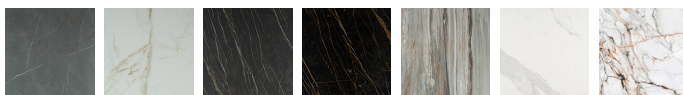

Urby Table

URBY. Urby is made for those who enjoy a minimalist approach. With a thin metal structure, Urby is the perfect contemporary base for any dining room. Available with every top in the Colibri collection – from wood to ceramic to glass – Urby is an eye-catching table base with a timeless design.

RECTANGULAR

HEIGHT	30 inches	30 inches	30 inches
WIDTH	39.5 inches	39.5 inches	39.5 inches
LENGTH	79 inches	90.5 inches	102.5 inches

CONTOUR

HEIGHT	30 inches	30 inches	30 inches
WIDTH	43 inches	47 inches	47 inches
LENGTH	79 inches	90.5 inches	102.5 inches

CERAMIC

PIETRA GREY CALCATTA ORO NOIR DESIR NOIR DESIR MATTE ÉTOILE TROPICALE STATUARIO CALCATTA LUXE

GLASS

STONE ILLUSION BEIGE STONE ILLUSION GREY BLACK FOSSIL RIPPLED GLASS CONTOUR SATIN GREY SATIN WHITE PATAGONIA