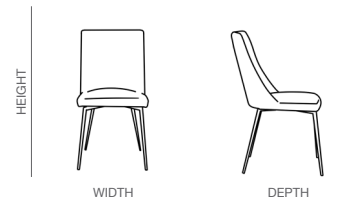

Karina Chair

KARINA. A perfectly balanced chair with a streamlined design and a slightly curved back. Karina comes in leather, eco-leather, and fabric – with no change in comfort!

DIMENSION

HEIGHT 36 inches
WIDTH 18 inches
DEPTH 22 inches